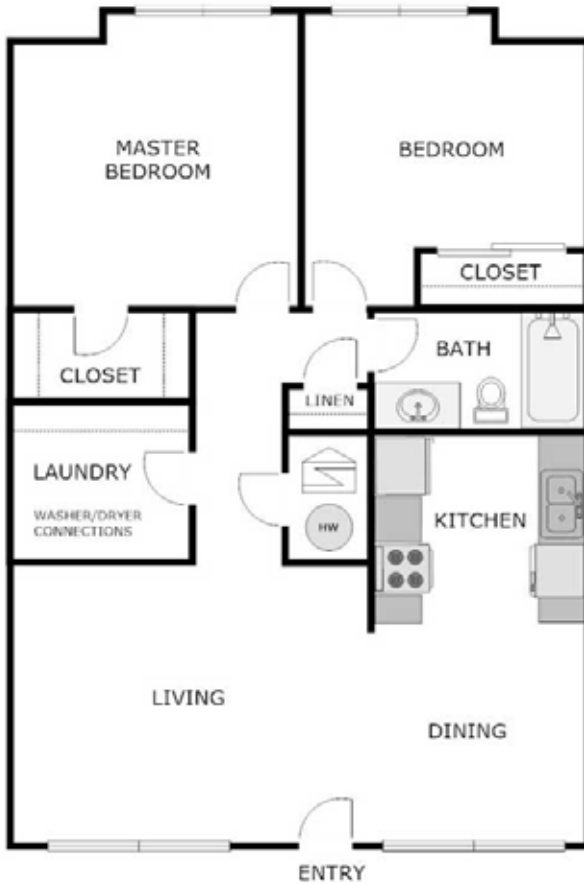

## 2 Bedroom 1 Bath Apartment Upper

920 Sq. Ft.

RENT

DEPOSIT

DATE AVAILABLE

NOTES

Southparkapts.com

relax, enjoy, live!